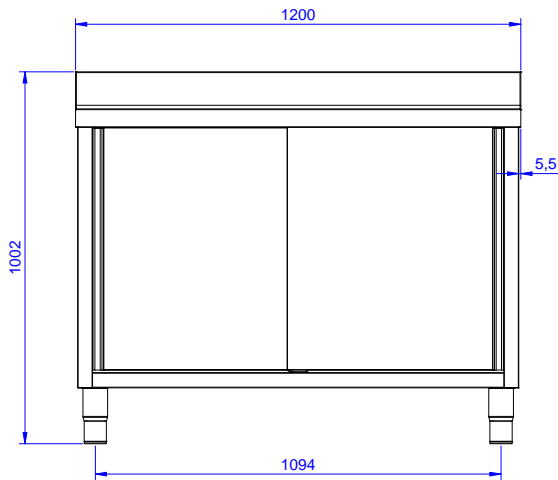

Eco Preparation 1200 mm Cupboard Sink with 2 Bowls

ITEM # _____

MODEL # _____

NAME # _____

SIS # _____

AIA # _____

132918 (ML2S1217N) Cupboard sink with 2 bowls
500x500mm, 1200mm

Short Form Specification

Item No. _____

Made entirely from stainless steel. Inner welded frame in stainless steel. Unique connection of panels to inner frame. Worktop in 304 AISI stainless steel (40mm high) incorporates a layer of sound deadening material and has upturned edges. Upstand (h=100mm) with 8mm rounded edge. Sound-deadened sliding doors. Handles are formed by a fold in the sliding doors. Height-adjustable intermediate shelf with riveted corners and transversal reinforcement in stainless steel. Sink bowls in 304 AISI stainless steel with overflow pipe and drain hole. Mounted on feet, adjustable in height.

Main Features

- Sturdiness, stability and reliability of table accurately tested.

Construction

- Inner welded frame in stainless steel to guarantee superior strength and stability.
- 40 mm worktop in 304 AISI stainless steel.
- Handles directly built into the sliding doors.
- Easy access to the cupboard interior on all lengths guaranteed by the use of only 2 doors.
- Sturdy sound-deadened sliding doors on tracks located flush to the front of the frame.
- Constructed entirely in stainless steel to offer maximum durability.
- Constructed entirely in stainless steel to offer maximum durability.
- Wide range of taps are available to suit every need.

Front

Side

D = Drain

Top

Key Information:

Cabinet width:	
132918 (ML2S1217N)	1145 mm
Cabinet depth:	645 mm
Cabinet height:	385 mm
External dimensions, Width:	1200 mm
External dimensions, Depth:	700 mm
External dimensions, Height:	1000 mm
Upstand Dimensions, Height:	100 mm
Upstand Dimensions, Depth:	13 mm
Upstand Dimensions, Radius:	R=10
Bowls number	2
Bowl dimensions	500x500xH250
Number and type of doors:	2 Sliding
Net weight:	55 kg