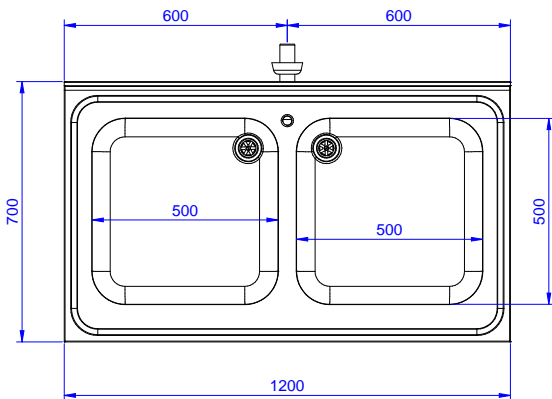

APPROVAL: _____

- Single hole deck mounted elbow operated mixing temperature faucet with short pre-rinse unit PNC 855388
- Single hole deck mounted riser add-on mixing temperature faucet with pre-rinse unit PNC 855389
- Single hole deck mounted mixing temperature faucet with pre-rinse unit PNC 855390
- Single plastic drain syphon 2" for sinks PNC 895313

Front

Side

D = Drain

Top

Key Information:

Cabinet width:	
132918 (ML2S1217N)	1145 mm
Cabinet depth:	645 mm
Cabinet height:	385 mm
External dimensions, Width:	1200 mm
External dimensions, Depth:	700 mm
External dimensions, Height:	1000 mm
Upstand Dimensions, Height:	100 mm
Upstand Dimensions, Depth:	13 mm
Upstand Dimensions, Radius:	R=10
Bowls number	2
Bowl dimensions	500x500xH250
Number and type of doors:	2 Sliding
Net weight:	55 kg