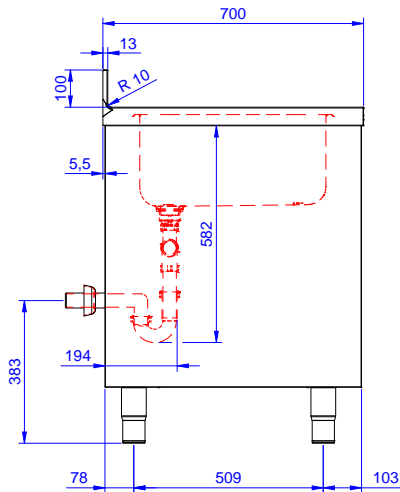

Optional Accessories

- Wheel kit for cupboards, 4 wheels (2 with brakes), D=1000 mm PNC 855299
- Single plastic drain syphon 1,5" PNC 855306
- Elbow operated mixer tap with spout, 3/4" single hole PNC 855322
- Elbow operated mixer tap short spout, 3/4" single hole PNC 855323
- Foot operated Mixer tap with spout & with hot&cold pedals, 3/4" PNC 855328
- Elbow operated mixer tap with spout, 3/4" single hole PNC 855374
- Elbow operated mixer tap with short spout, 3/4" single hole PNC 855375
- Single hole deck mounted mixing temperature monoblock faucet PNC 855382
- Single hole deck mounted extra robust pot filling mixing temperature faucet PNC 855383
- Single hole deck mounted mixing temperature faucet with short spout PNC 855384
- Single hole deck mounted mixing temperature pre-rinse unit PNC 855385
- Single hole deck mounted elbow operated mixing temperature faucet with pre-rinse unit PNC 855386
- Single hole deck mounted riser add-on mixing temperature faucet with pre-rinse unit PNC 855387

APPROVAL: _____

- Single hole deck mounted elbow operated mixing temperature faucet with short pre-rinse unit PNC 855388
- Single hole deck mounted riser add-on mixing temperature faucet with pre-rinse unit PNC 855389
- Single hole deck mounted mixing temperature faucet with pre-rinse unit PNC 855390
- Single plastic drain syphon 2" for sinks PNC 895313

Front

Side

D = Drain

Top

Key Information:

Cabinet width:	
132918 (ML2S1217N)	1145 mm
Cabinet depth:	645 mm
Cabinet height:	385 mm
External dimensions, Width:	1200 mm
External dimensions, Depth:	700 mm
External dimensions, Height:	1000 mm
Upstand Dimensions, Height:	100 mm
Upstand Dimensions, Depth:	13 mm
Upstand Dimensions, Radius:	R=10
Bowls number	2
Bowl dimensions	500x500xH250
Number and type of doors:	2 Sliding
Net weight:	55 kg